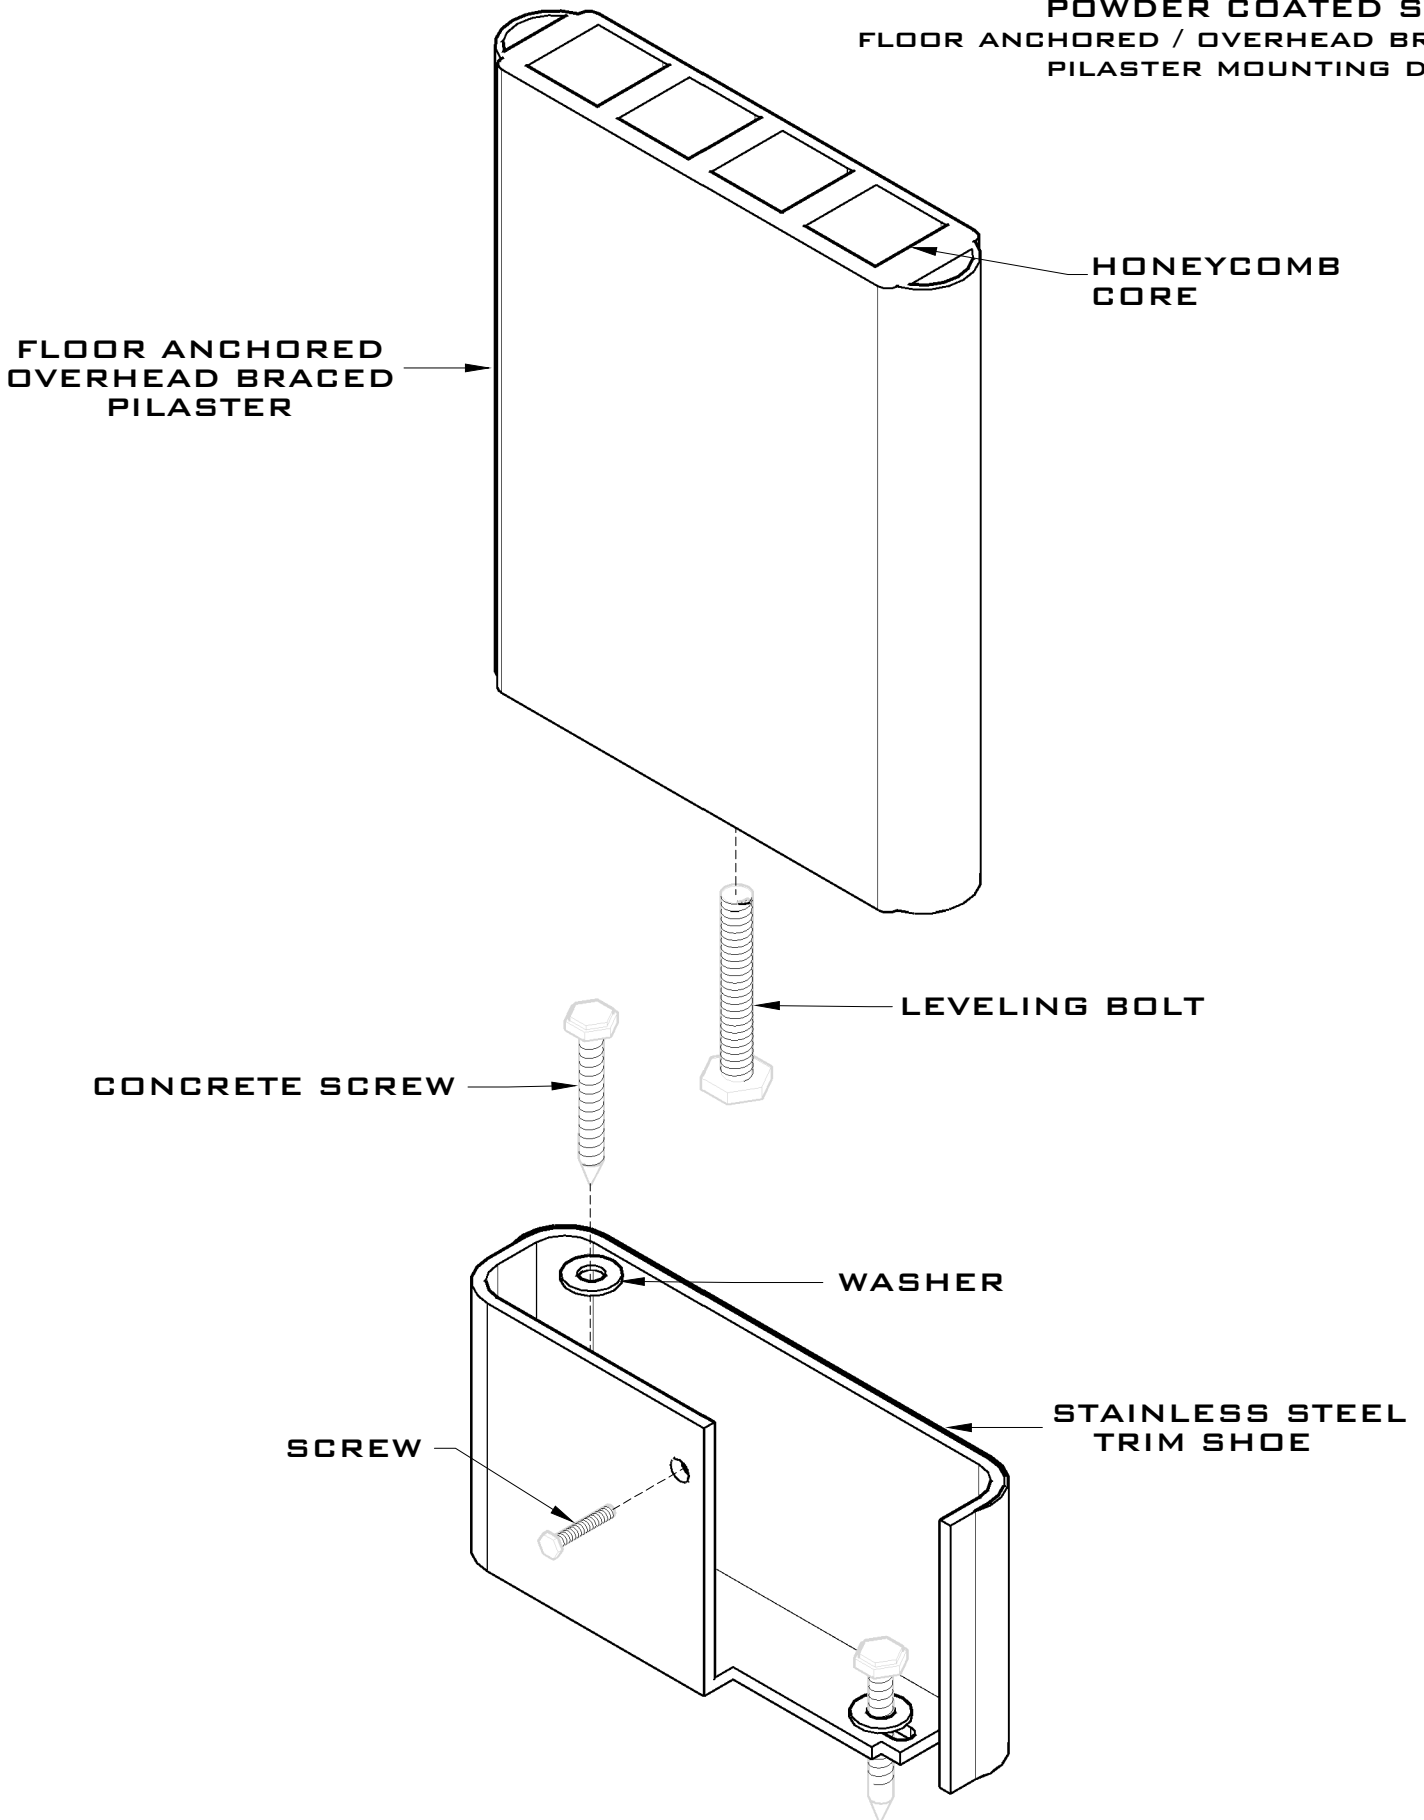

POWDER COATED STEEL
FLOOR ANCHORED / OVERHEAD BRACED
PILASTER MOUNTING DETAIL
2.5

REV 5/22