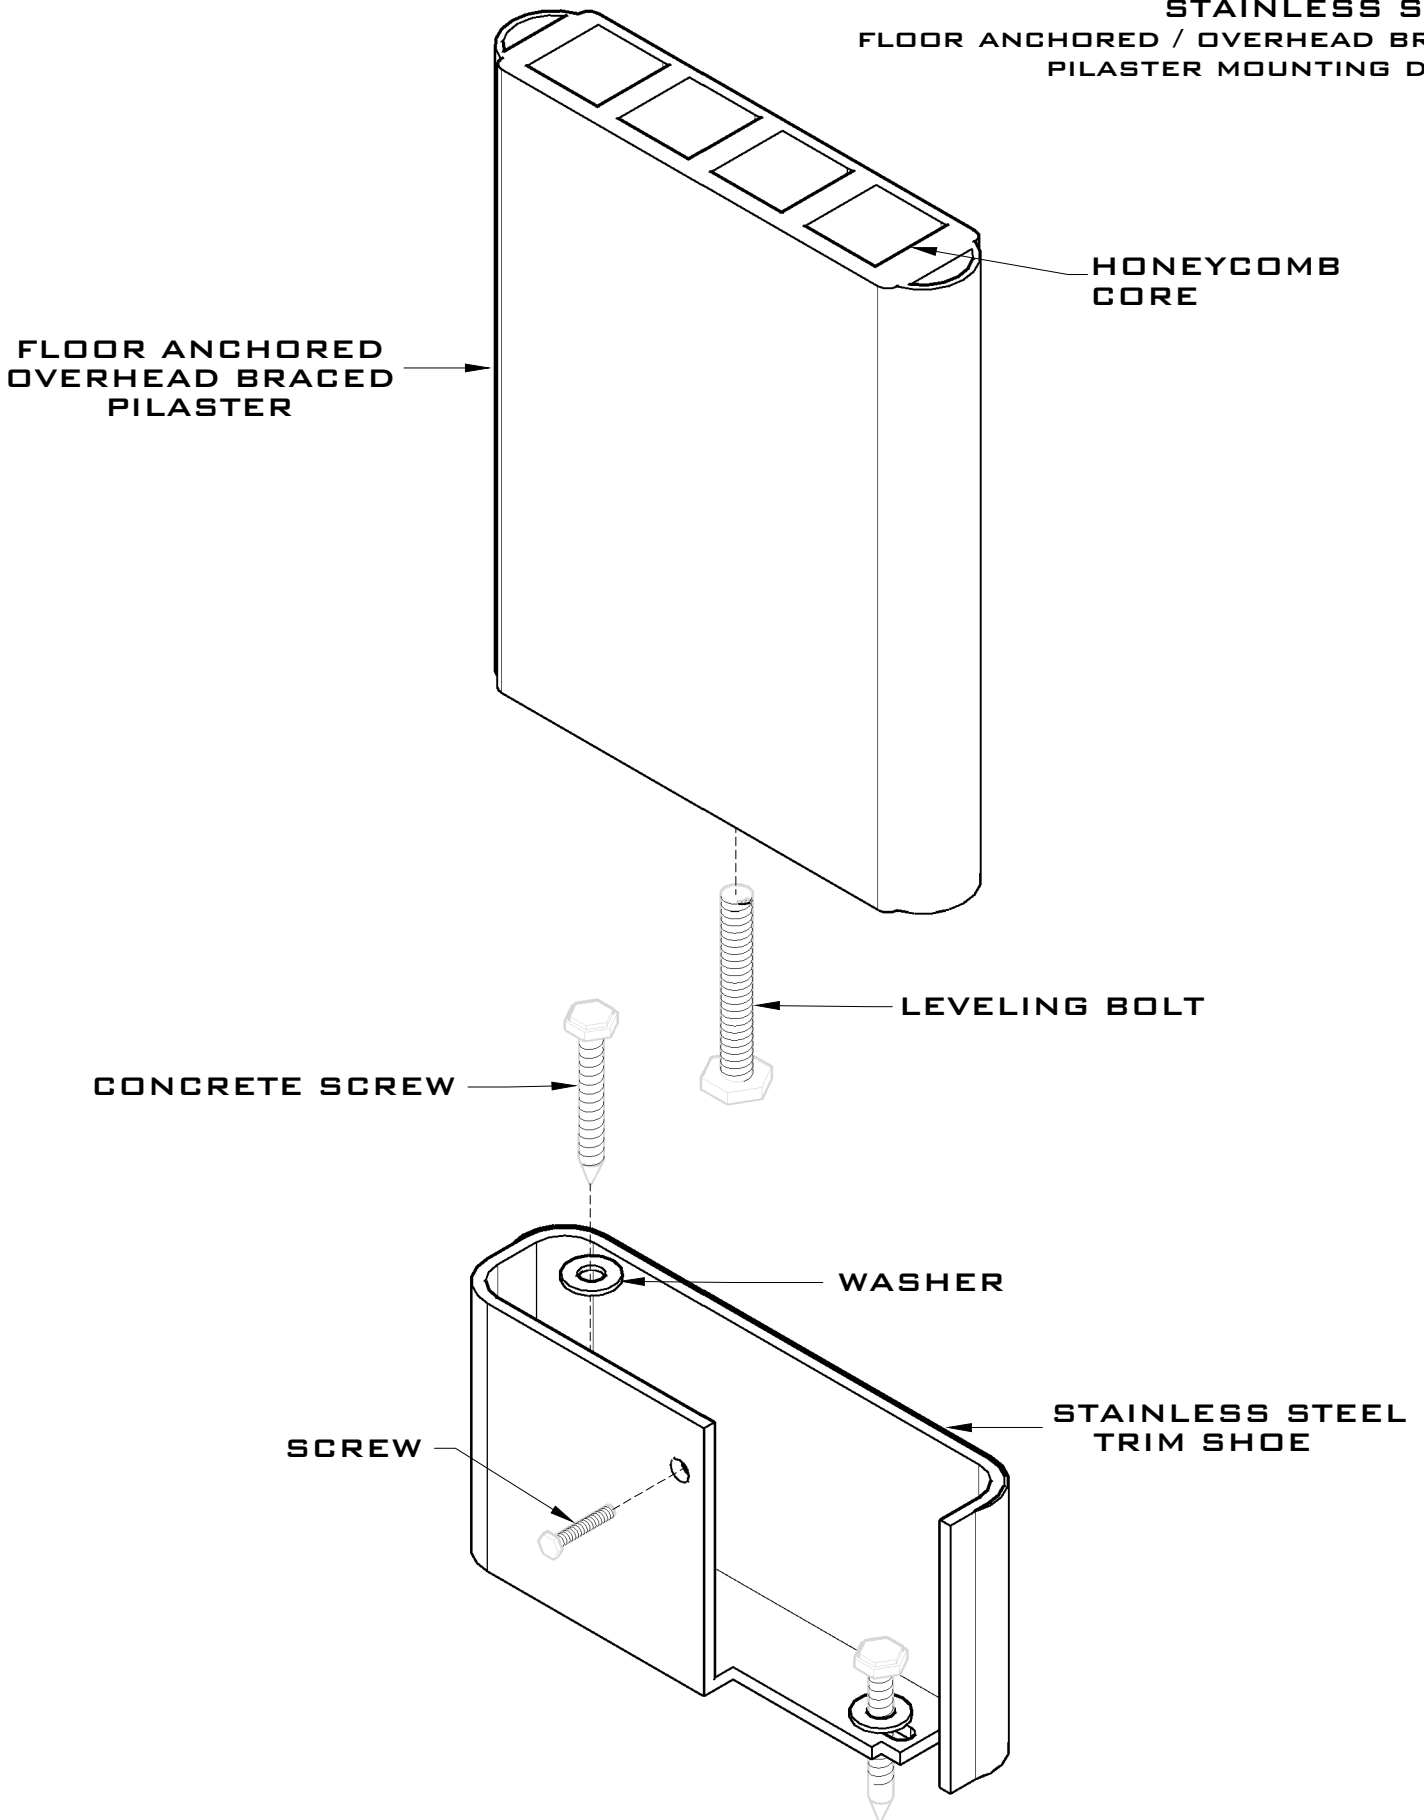

STAINLESS STEEL
FLOOR ANCHORED / OVERHEAD BRACED
PILASTER MOUNTING DETAIL
3.5

REV 5/22