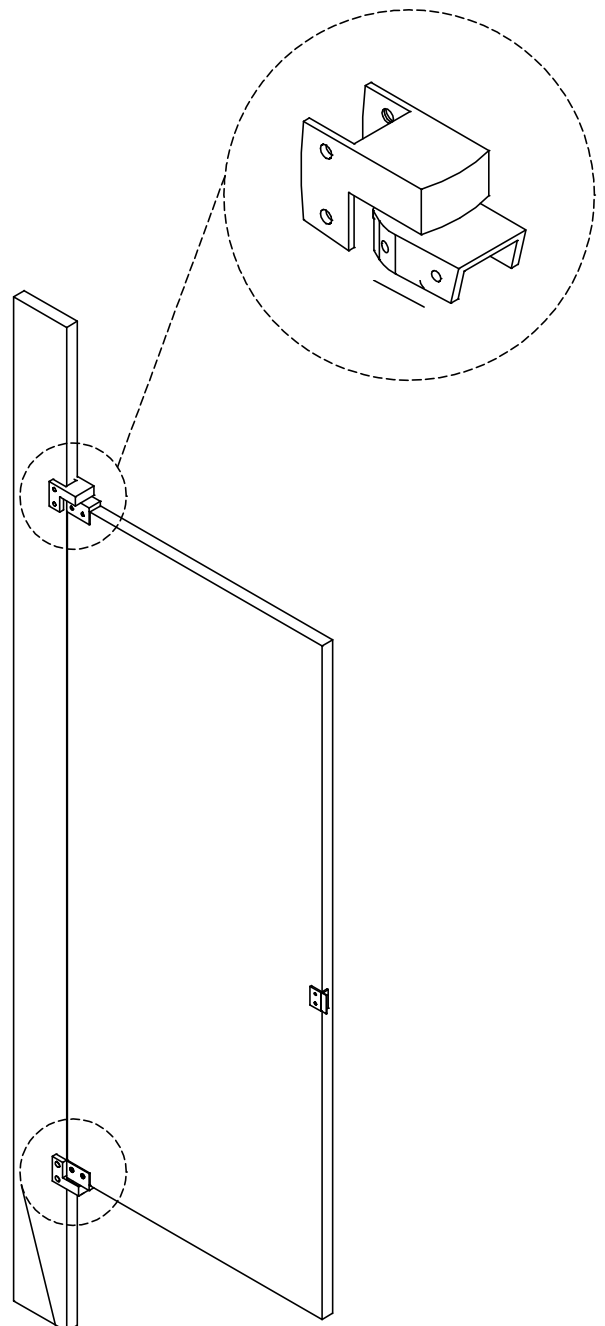

SOLID PLASTIC  
COMPARTMENT DOOR DETAIL  
4.13

8" WRAP AROUND HINGE

VAULT HINGE

REV 12/13