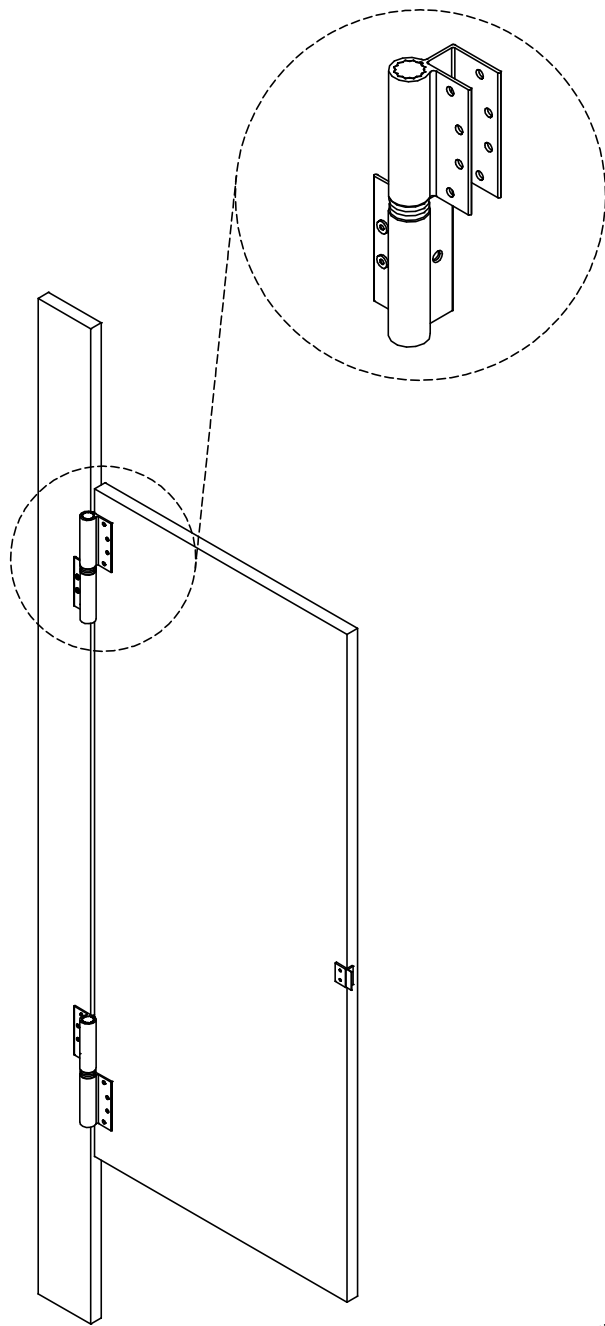

SOLID PLASTIC  
COMPARTMENT DOOR DETAIL  
4.13

8" WRAP AROUND HINGE

VAULT HINGE

REV 12/13