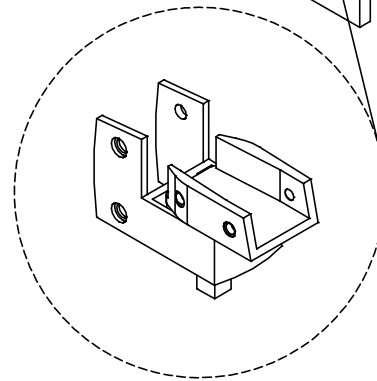

SOLID PLASTIC  
COMPARTMENT DOOR DETAIL  
4.13

8" WRAP AROUND HINGE

VAULT HINGE

REV 12/13