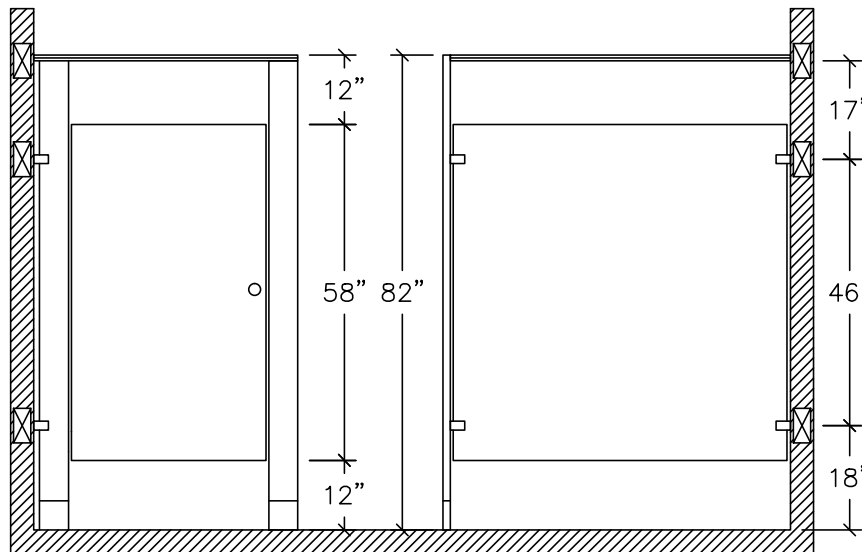

PLASTIC LAMINATE
FLOOR ANCHORED /
OVERHEAD BRACED
5.4

IC - 2
STANDARD
CONFIGURATION

ALUMINUM
HEADRAIL

FRONT & SIDE ELEVATION

⊠ BLOCKING IN WALL BY OTHERS

REV 12/13