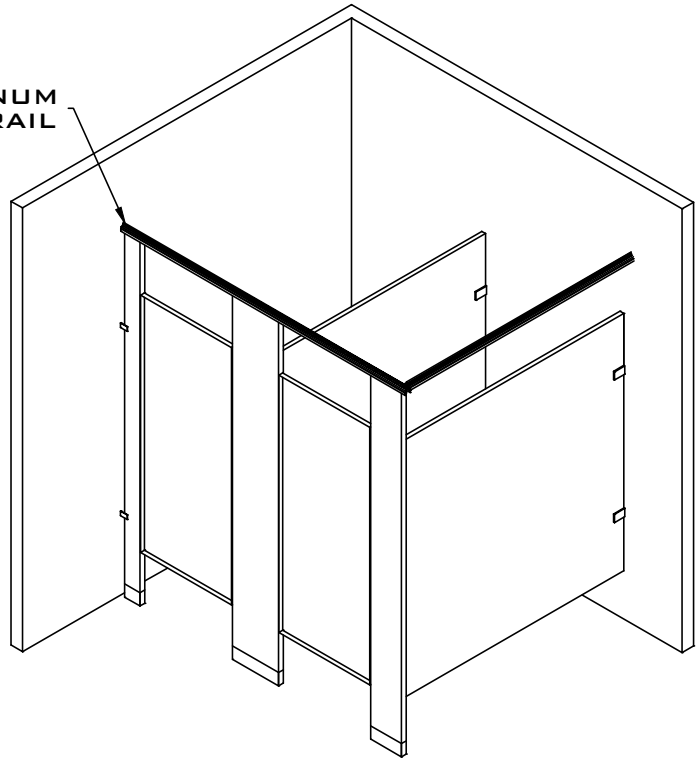

PLASTIC LAMINATE
FLOOR ANCHORED /
OVERHEAD BRACED
5.4

IC - 2
STANDARD
CONFIGURATION

ALUMINUM
HEADRAIL

FRONT & SIDE ELEVATION

⊠ BLOCKING IN WALL BY OTHERS

REV 12/13