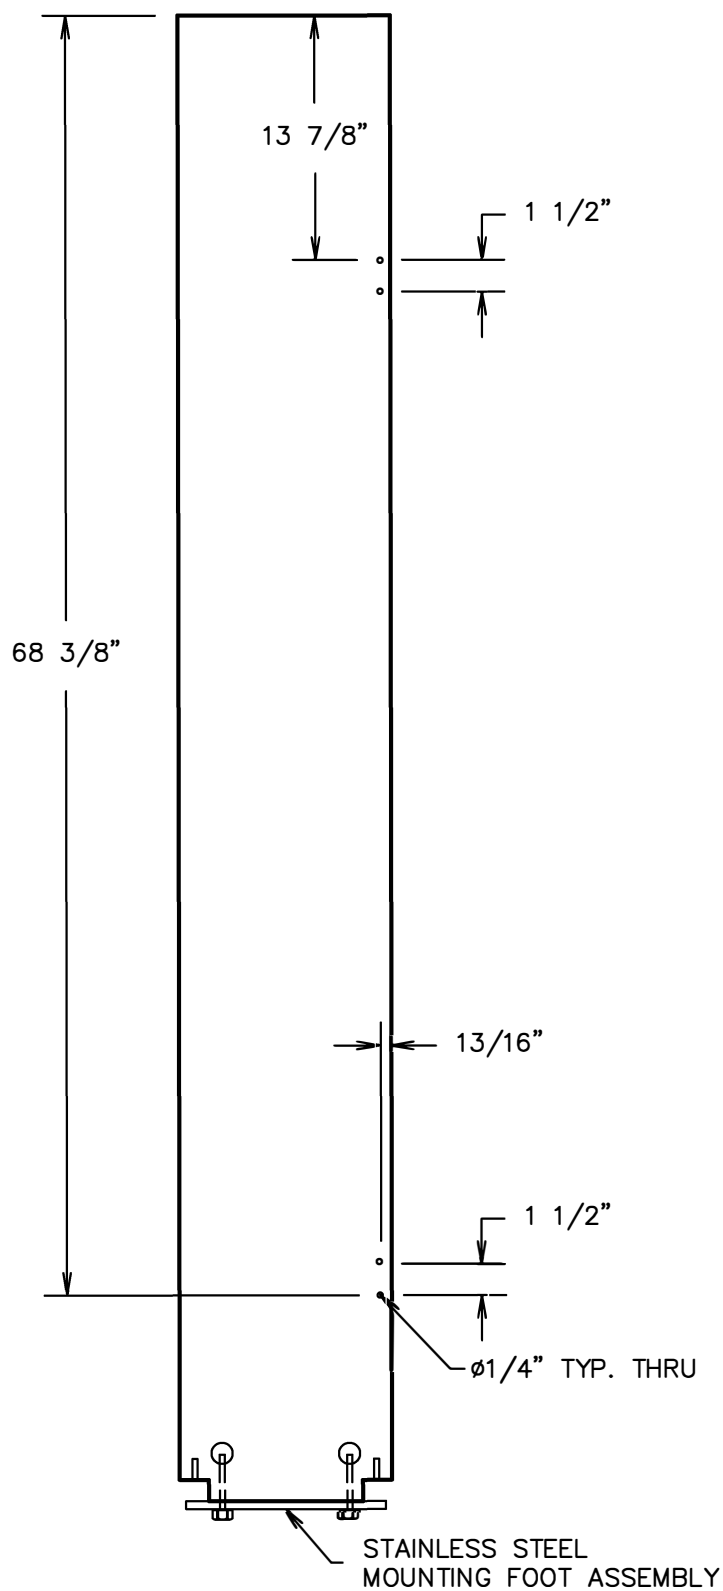

PLASTIC LAMINATE  
OVERHEAD BRACED PILASTER  
DRILLING DETAIL  
5.5C

REV 12/04