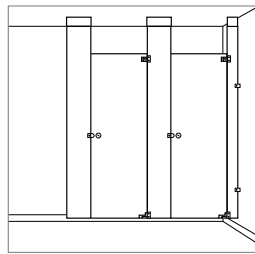

Ceiling Hung