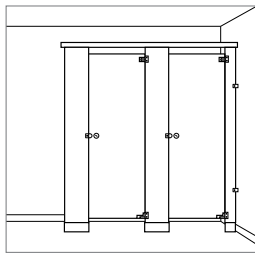

ASI ACCURATE STYLES

Floor Anchored/Overhead Braced