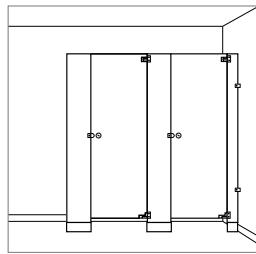

Floor Anchored