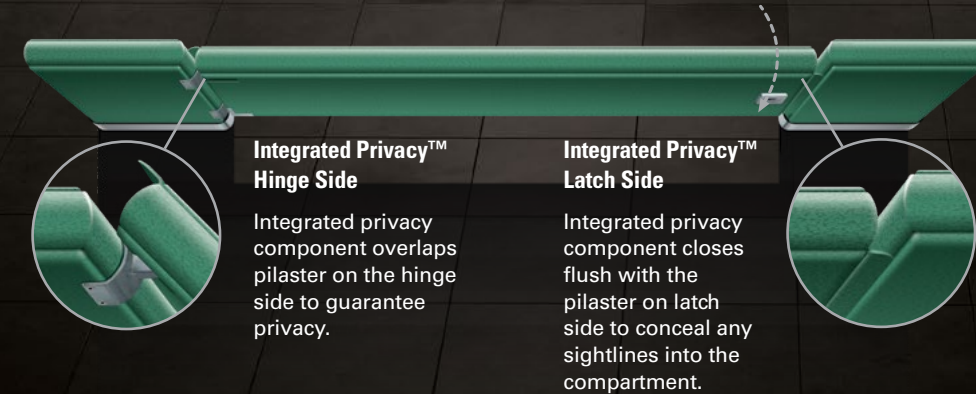

HOW IT WORKS

Integrated Privacy™ Hinge Side

Integrated privacy component overlaps pilaster on the hinge side to guarantee privacy.

Integrated Privacy™ Latch Side

Integrated privacy component closes flush with the pilaster on latch side to conceal any sightlines into the compartment.

Integrated Privacy™ (Hinge Side)

Integrated Privacy Partitions feature unique hinges that work with the integrated system.

Easy-Stall™ Shoe

Type 304 Stainless Steel Easy-Stall™ Shoe simplifies installation and leveling adjustments.

Our New Standard Occupancy Indicator

Our partition doors are factory drilled simplifying the installation of the occupancy indicator.

Integrated Privacy™ (Latch Side)

Integrated Privacy Partitions feature a Zero Sightline Component to conceal compartment.

At ASI privacy isn't an afterthought—it's our standard.
Visit asi-accuratepartitions.com/privacy

ASI Accurate
Partitions

asi-accuratepartitions.com