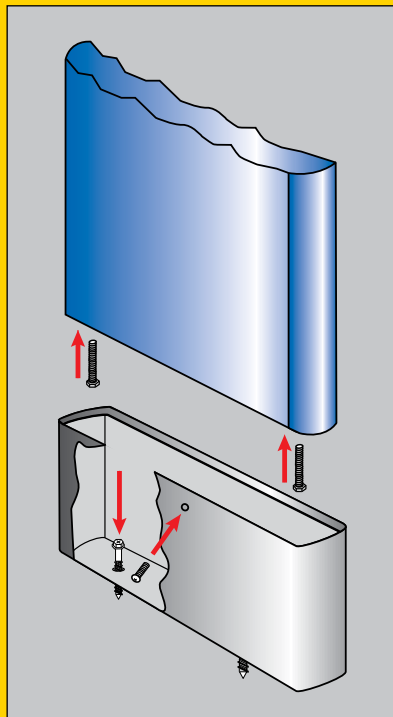

EASY-STALL SHOE

FOR SOLID PLASTIC PARTITIONS

Accurate Partitions
Easy-Stall Shoe
for floor anchored/
overhead braced
mounted solid plastic
partitions makes
the installation fast
and strong.

Save Time and Money.

- **Easy to Install** — threaded inserts for the adjustment screws are factory-installed ... holes do not need to be drilled into the plaster on site.
- **Strong** — the shoe is secured to the floor with a true concrete anchor.