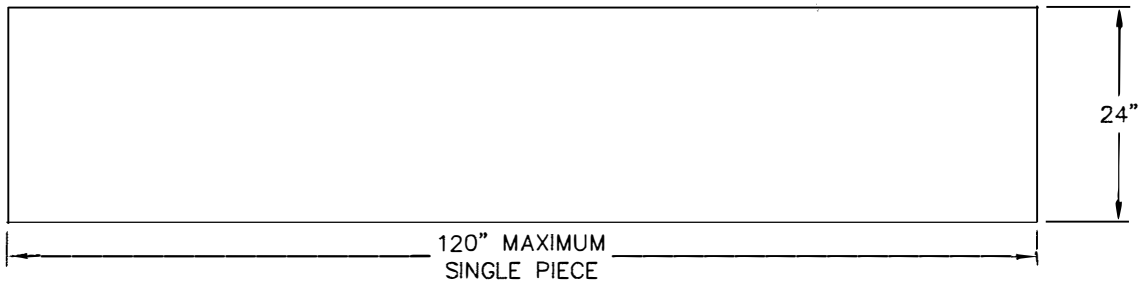

DETAILS

**PHENOLIC
VANITIES
6.A1**

VANITY TOP

VANITY TOP, BACK SPLASH, SIDE SPLASH AND APRON ARE ALL 3/4" THICK PHENOLIC WITH CHAMFER ON ONE EDGE

REV 05/12

**PHENOLIC
VANITIES
NOT TO SCALE**