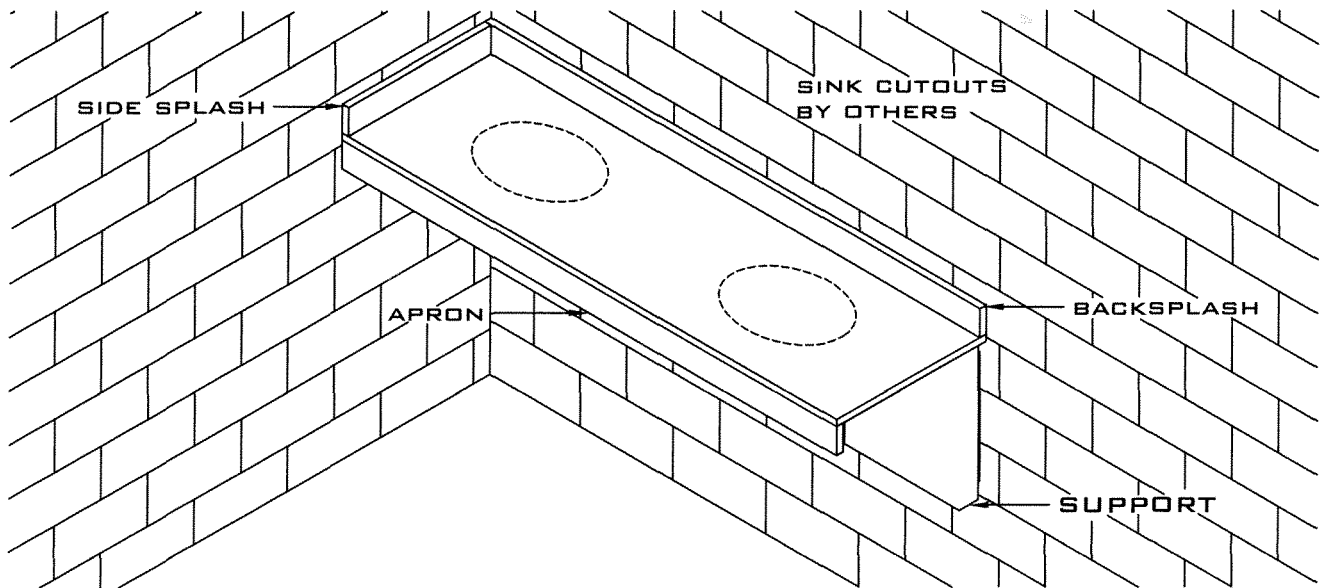

DETAILS

**PHENOLIC
VANITIES
6.A1**

VANITY TOP

VANITY TOP, BACK SPLASH, SIDE SPLASH AND APRON ARE ALL 3/4" THICK PHENOLIC WITH CHAMFER ON ONE EDGE

REV 05/12

**PHENOLIC
VANITIES
NOT TO SCALE**